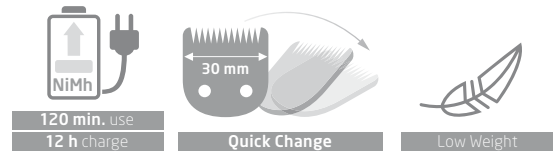

Akku-Trimmer im top-ergonomischen Design.
Cordless trimmer in a top ergonomic design.

Made in Germany

Art.No.: 1556-0045
EAN: 4 01511 0007456
VE: 6 Stück / pcs.

STAR BLADE:

Edelstahl-Konturenschneidsatz. Hochpräzise Schleiftechnologie „Made in Germany“.

Stainless steel contour blade set. High-precision grinding technology "Made in Germany".

QUICK CHANGE:

Schneidsatz-Schnellwechselsystem und Vario-Aufsteckkamm 3 - 6 mm.

Quick-release blade set and variable attachment comb 3 - 6 mm.

PERFEKT:

Exakte Konturen - hautnah und sicher.

Exact contours - up close and safe.

LEISE:

Super leicht und leise. DC-Motor mit Geräuschdämpfung.

Super light and quiet. DC motor with noise reduction.

ZUBEHÖR:

1 Vario-Aufsteckkamm 3 - 6 mm, Ladestation, Reinigungsbürste, Öl.

1 variable attachment comb 3 - 6 mm, charging stand, cleaning brush, oil.

Typ Type	Professioneller Akku-Trimmer Professional Cordless Trimmer
Schneidsystem Cutting system	Edelstahl-Wechselschneidsatz STAR BLADE Interchangeable stainless steel blade set STAR BLADE
Schnittlänge | Cutting length	0,4 mm | 0.4 mm
Schnittbreite | Cutting width	30 mm
Antrieb Drive	DC-Motor mit Geräuschdämpfung, ca. 5100 1/min. DC motor with sound proofing, approx. 5100 rpm
Betriebsart | Type of operation	Akku | Cordless
Betriebsspannung Operating voltage	100-240 V / 50-60 Hz 100-240 V / 50-60 Hz
Betriebsdauer (Akku) Operation time (battery)	Bis 120 Min. Up to 120 min.
Ladezeit | Charging time	~ 12 Std. | ~12 h
Abmessungen | Dimensions	151 x 37 x 30 mm
Gewicht | Weight	~ 150 g